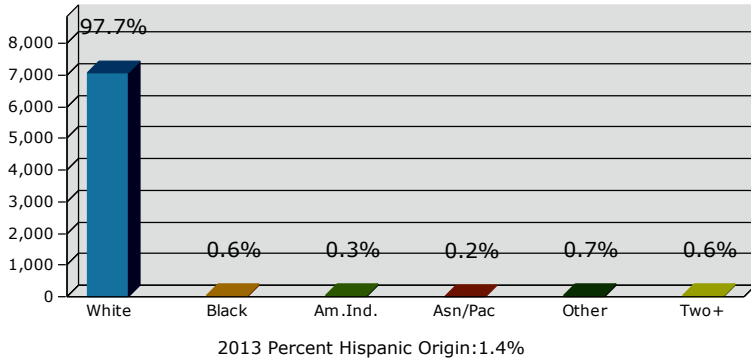

2013 Population by Race

2013 Population by Age

Households

2013 Home Value

2013-2018 Annual Growth Rate

Household Income

Source: U.S. Census Bureau, Census 2010 Summary File 1. Esri forecasts for 2013 and 2018.