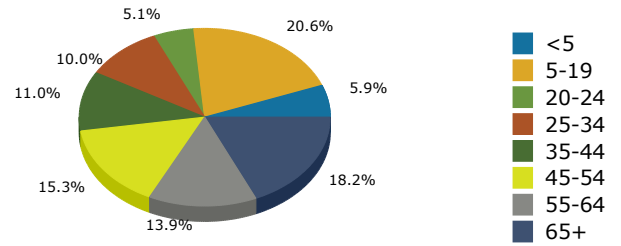

2013 Population by Race

2013 Population by Age

Households

2013 Home Value

2013-2018 Annual Growth Rate

Household Income

Source: U.S. Census Bureau, Census 2010 Summary File 1. Esri forecasts for 2013 and 2018.