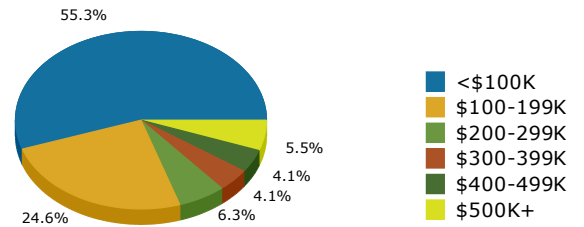

2013 Population by Race

2013 Population by Age

Households

2013 Home Value

2013-2018 Annual Growth Rate

Household Income

Source: U.S. Census Bureau, Census 2010 Summary File 1. Esri forecasts for 2013 and 2018.